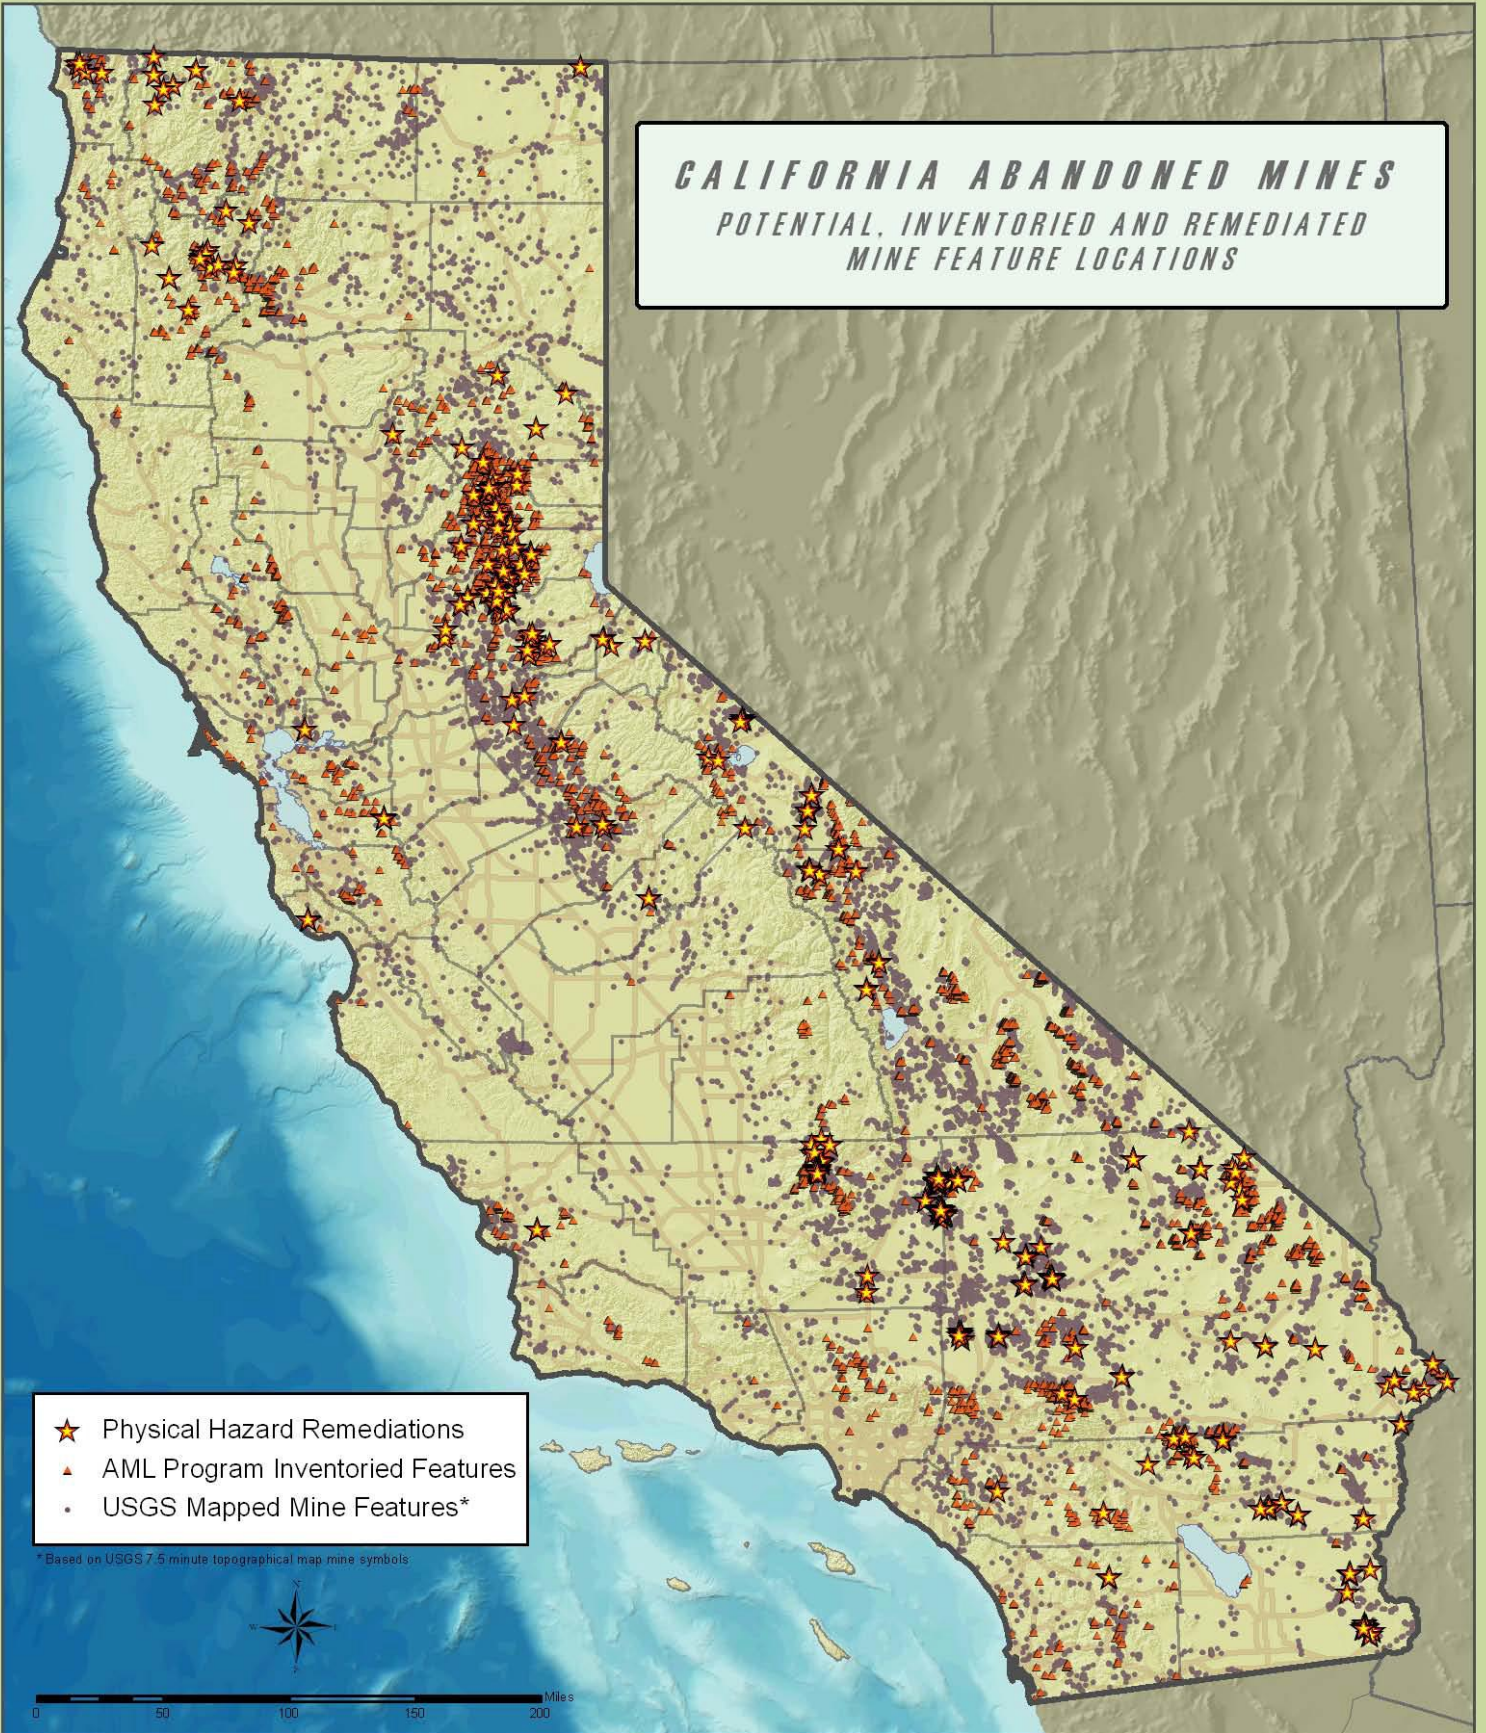

*CALIFORNIA ABANDONED MINES
POTENTIAL, INVENTORIED AND REMEDIATED
MINE FEATURE LOCATIONS*

- ★ Physical Hazard Remediations
- ▲ AML Program Inventoried Features
- USGS Mapped Mine Features*

*Based on USGS 7.5 minute topographical map mine symbols

0 50 100 150 200 Miles